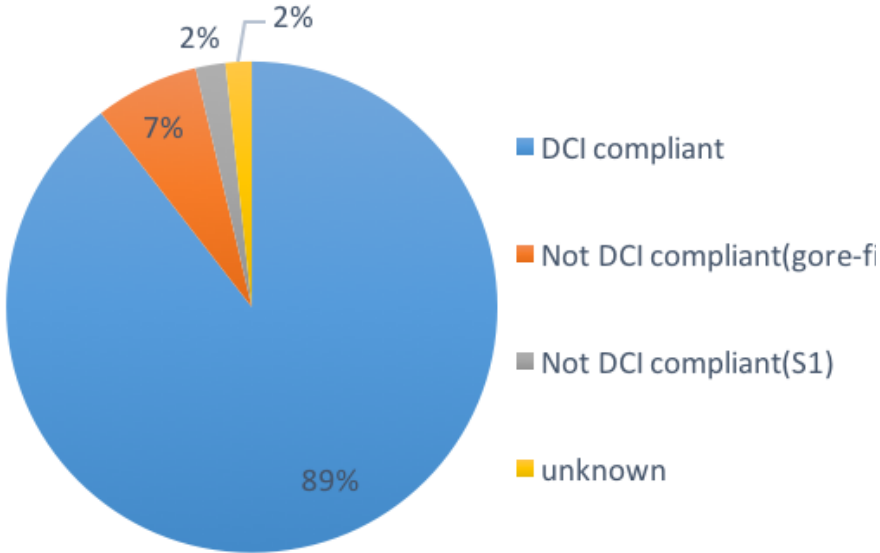

Projector

Projector (all screens: 3252)