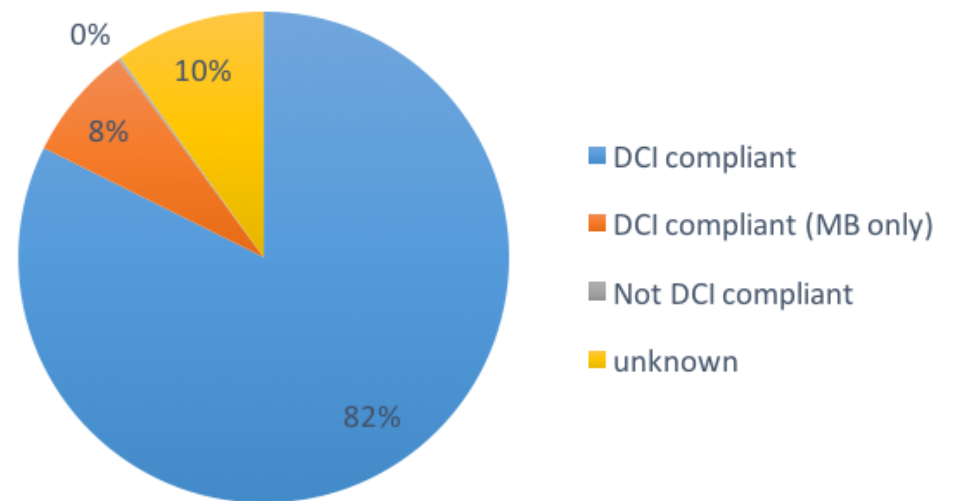

Screens (vpf screens: 2735)

Remarks

- First survey of digital cinema equipment version in Japan
 - 3252 out of 3262 screens
- 95+% of Media Block in field is SMPTE DCP playback capable
- Why not 100%?
 - Unstable latest versions cause playback failure
 - due to over functions for old hardware, not enough QC in manufacturers, etc.
 - Playback failure experiences make theaters nervous to upgrade the software
- We would like to know
 - whether DLP S1/GORE-fixed works appropriately with MB for SMPTE DCP (& how)
 - the minimum versions supporting ISDCF test A,B,C
 - the recommended (stable) versions to install
- Remember that proper subtitle rendering is JDCF goal and motivation