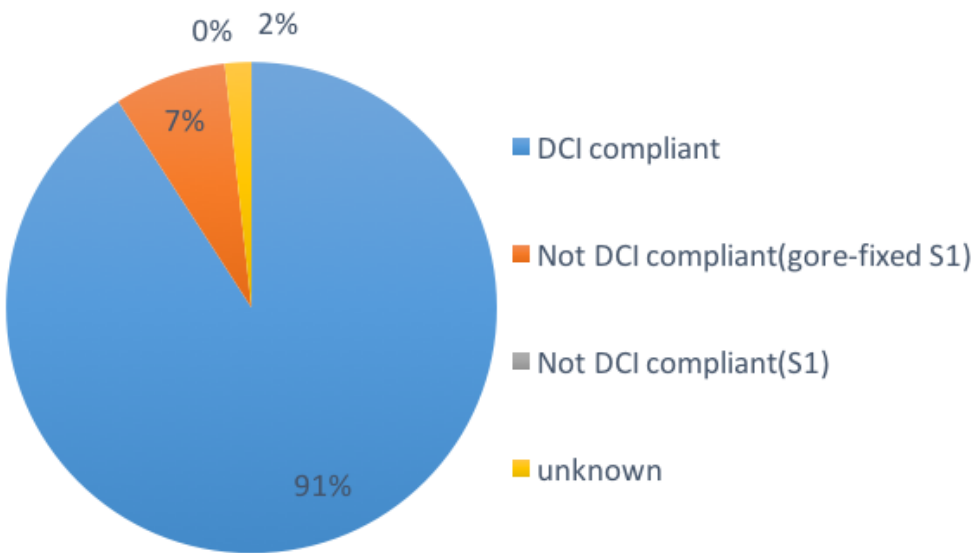

Projector (vpf screens: 2735)