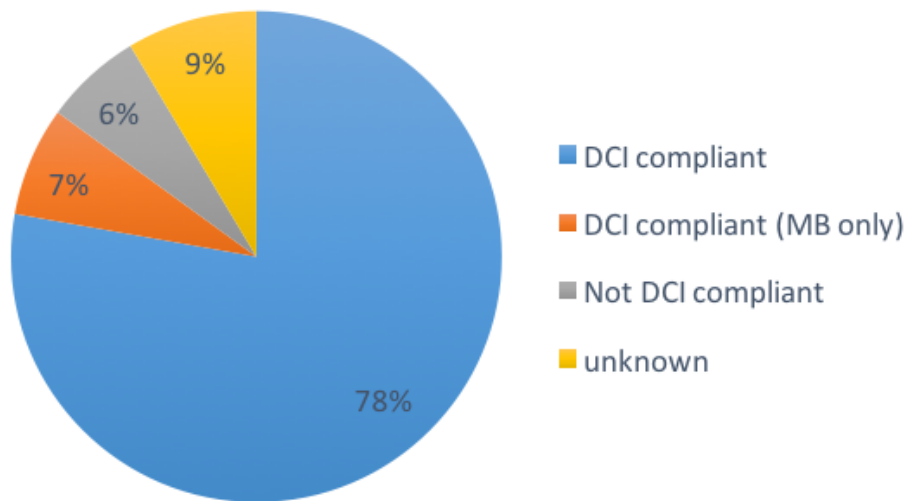

Screens (vpf screens: 2735)

Remarks

- First survey of digital cinema equipment version in Japan
 - 3252 out of 3262 screens
- 95+% of Media Block in field is SMPTE DCP playback capable
- Why not 100%?
 - Unstable latest versions cause playback failure
 - due to over functions for old hardware, not enough QC in manufacturers, etc.
 - Playback failure experiences make theaters nervous to upgrade the software
- We would like to know
 - whether DLP S1/GORE-fixed works appropriately with MB for SMPTE DCP (& how)
 - the minimum versions supporting ISDCF test A,B,C
 - the recommended (stable) versions to install
- Remember that proper subtitle rendering is JDCF goal and motivation